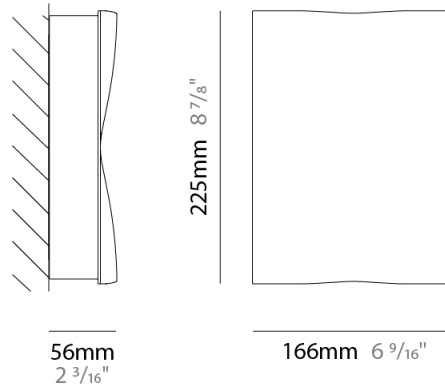

GENERAL

Series: Balti _____
Subseries: Balti 220 _____
Brand: Ivela _____
Division: Exterior _____
Mounting Type: Surface _____
Mounting Location: Wall _____
Subcategory: Wall Effect _____

PHYSICAL

Shape: Rectangle _____
Length (mm): 225 _____
Length (in): 8 ⁷/₈ _____
Width (mm): 166 _____
Width (in): 6 ⁹/₁₆ _____
Height (mm): 225 _____
Height (in): 8 ⁷/₈ _____
Extension (mm): 56 _____
Extension (in): 2 ³/₁₆ _____
Light Distribution: Direct / Indirect _____
Weight (kg): 1.9 _____
Weight (lbs): 4.19 _____
Diffuser: Tempered Glass _____
Fixture Finish: MWH / SIL _____
Fixture Material: Aluminum Die Cast _____

ELECTRICAL

Lamp Type: LED _____
Total Output Wattage (W): 52 _____
Dimming: Non-Dimming / Phase Dimming (120vac Only) _____
Driver Included: Yes _____
Driver Location: Integrated _____
Driver Type: Constant Current - Universal _____
Driver Class: Class 2 _____
Input Voltage (V): 120 - 277 _____
Constant Current (MA): 700 _____
Upon Request: (See components [IP65 or higher enclosure to be supplied by others]) Remote: 0-10Vdc dimming _____

LED

Number of LEDs: 2 _____
Color Temperature (°K): 3000 _____
Max. Delivered Lumen (lm): 5596 _____
CRI: >85 CRI _____
Lamp Life (hrs): 50000 _____

OPTICAL

Reflector°: 100 / 100 _____

RATINGS AND CERTIFICATIONS

Certified By: Certified for North American Standards _____
IP rating: IP66 _____
IK Rating: IK09 _____