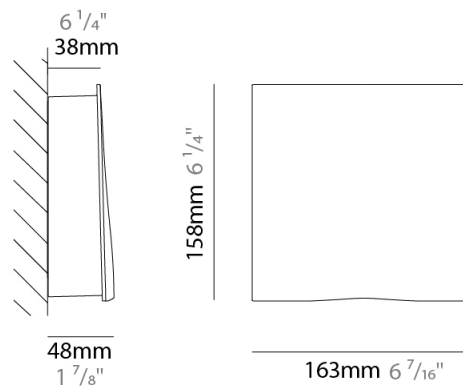

1. To build a product code in our configurator select the specify button on the base model # product page
2. To build a manual product code on this datasheet choose from the options listed below in blue font and add the suffix to the base model #

GENERAL

Series: Balti
Subseries: Balti 150
Brand: Ivela
Division: Exterior
Mounting Type: Surface
Mounting Location: Wall
Subcategory: Wall Effect

PHYSICAL

Shape: Rectangle
Length (mm): 158
Length (in): 6 1/4
Width (mm): 163
Width (in): 6 7/16
Extension (mm): 48
Extension (in): 1 7/8
Light Distribution: Direct
Weight (kg): 1.1
Weight (lbs): 2.42
Diffuser: Tempered Glass
Fixture Finish: MWH / SIL
Fixture Material: Aluminum Die Cast

ELECTRICAL

Lamp Type: LED
Total Output Wattage (W): 26
Dimming: Non-Dimming / Phase Dimming (120vac Only)
Driver Included: Yes
Driver Location: Integrated
Driver Type: Constant Current - Universal
Driver Class: Class 2
Input Voltage (V): 120 - 277
Constant Current (MA): 700
Upon Request: (See components [IP65 or higher enclosure to be supplied by others]) Remote: 0-10Vdc dimming

LED

Number of LEDs: 1
Color Temperature (°K): 3000 / 3500
Max. Delivered Lumen (lm): 2551
CRI: >85 CRI
Lamp Life (hrs): 50000

OPTICAL

Reflector°: 110
Beam Angle: Asymmetric - wide
Adjustability: Fixed

RATINGS AND CERTIFICATIONS

Certified By: Certified for North American Standards
IP rating: IP66
Upon Request: Dark Sky Certification