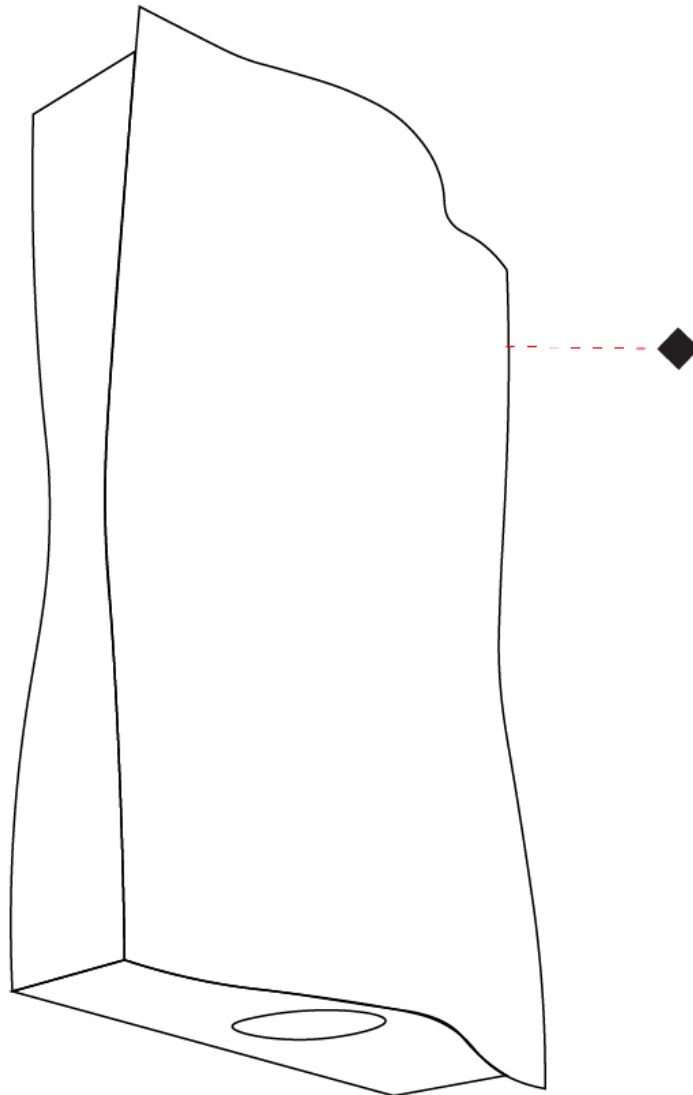

E5W003-

PROJECT

TYPE

SPECIFIER

QUANTITY

DATE

E