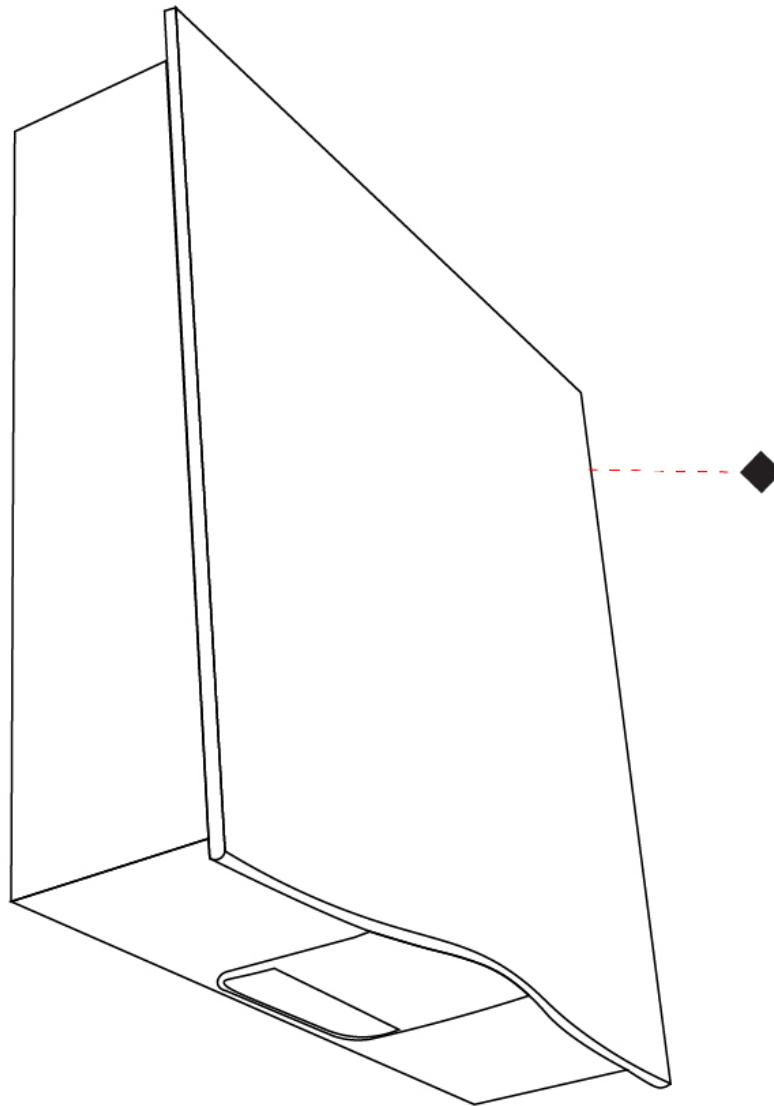

BALTI 150 SURFACE

E5W005-

PROJECT

TYPE

SPECIFIER

QUANTITY

DATE

E