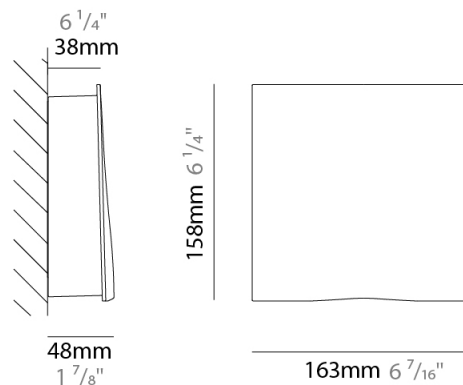

1. To build a product code in our configurator select the specify button on the base model # product page
2. To build a manual product code on this datasheet choose from the options listed below in blue font and add the suffix to the base model #

GENERAL

Series: Balti
Subseries: Balti 150
Brand: Ivela
Division: Exterior
Mounting Type: Surface
Mounting Location: Wall
Subcategory: Wall Effect

PHYSICAL

Shape: Rectangle
Length (mm): 158
Length (in): 6 1/4
Width (mm): 163
Width (in): 6 7/16
Height (mm): 48
Height (in): 1 7/8
Extension (mm): 48
Extension (in): 1 7/8
Light Distribution: Direct
Weight (kg): 1.1
Weight (lbs): 2.42
Diffuser: Tempered Glass
Fixture Finish: MWH / SIL
Fixture Material: Aluminum Die Cast

ELECTRICAL

Lamp Type: LED
Total Output Wattage (W): 12
Dimming: Non-Dimming / Phase Dimming (120vac Only)
Driver Included: Yes
Driver Location: Integrated
Driver Type: Constant Current - Universal
Driver Class: Class 2
Input Voltage (V): 120 - 277
Constant Current (MA): 350
Upon Request: (See components [IP65 or higher enclosure to be supplied by others]) Remote: 0-10Vdc dimming

LED

Number of LEDs: 1
Color Temperature (°K): 3000 / 3500
Max. Delivered Lumen (lm): 1348
CRI: >85 CRI
Lamp Life (hrs): 50000

OPTICAL

Reflector: 110
Beam Angle: Asymmetric - wide

RATINGS AND CERTIFICATIONS

Certified By: Certified for North American Standards
IP rating: IP66
Upon Request: Dark Sky Certification