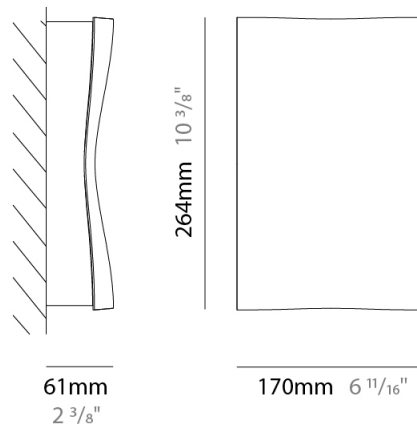

BALTI 260 SURFACE

E5W003-

base number   Finish
Options

1. To build a product code in our configurator select the specify button on the base model # product page
2. To build a manual product code on this datasheet choose from the options listed below in blue font and add the suffix to the base model #

GENERAL

Series: Balti
Subseries: Balti 260
Brand: Ivela
Division: Exterior
Mounting Type: Surface
Mounting Location: Wall
Subcategory: Up/Down Light

PHYSICAL

Shape: Rectangle
Length (mm): 264
Length (in): 10 ³/₈
Width (mm): 170
Width (in): 6 ¹¹/₁₆
Height (mm): 61
Height (in): 2 ³/₈
Extension (mm): 61
Extension (in): 2 ³/₈
Light Distribution: Direct / Indirect
Weight (kg): 1.7
Weight (lbs): 3.75
Diffuser: Tempered Glass
Fixture Finish: MWH / SIL
Fixture Material: Aluminum Die Cast

ELECTRICAL

Lamp Type: LED
Total Output Wattage (W): 36
Dimming: Non-Dimming / Phase Dimming (120vac Only)
Driver Included: Yes
Driver Location: Integrated
Driver Type: Constant Current - Universal
Driver Class: Class 2
Input Voltage (V): 120 - 277
Constant Current (MA): 500
Upon Request: (See components [IP65 or higher enclosure to be supplied by others]) Remote: 0-10Vdc dimming

LED

Number of LEDs: 2
Color Temperature (°K): 3000
Max. Delivered Lumen (lm): 4080
CRI: >85 CRI
Lamp Life (hrs): 50000

OPTICAL

Reflector°: 30 / 30

RATINGS AND CERTIFICATIONS

Certified By: Certified for North American Standards
IP rating: IP66
IK Rating: IK09